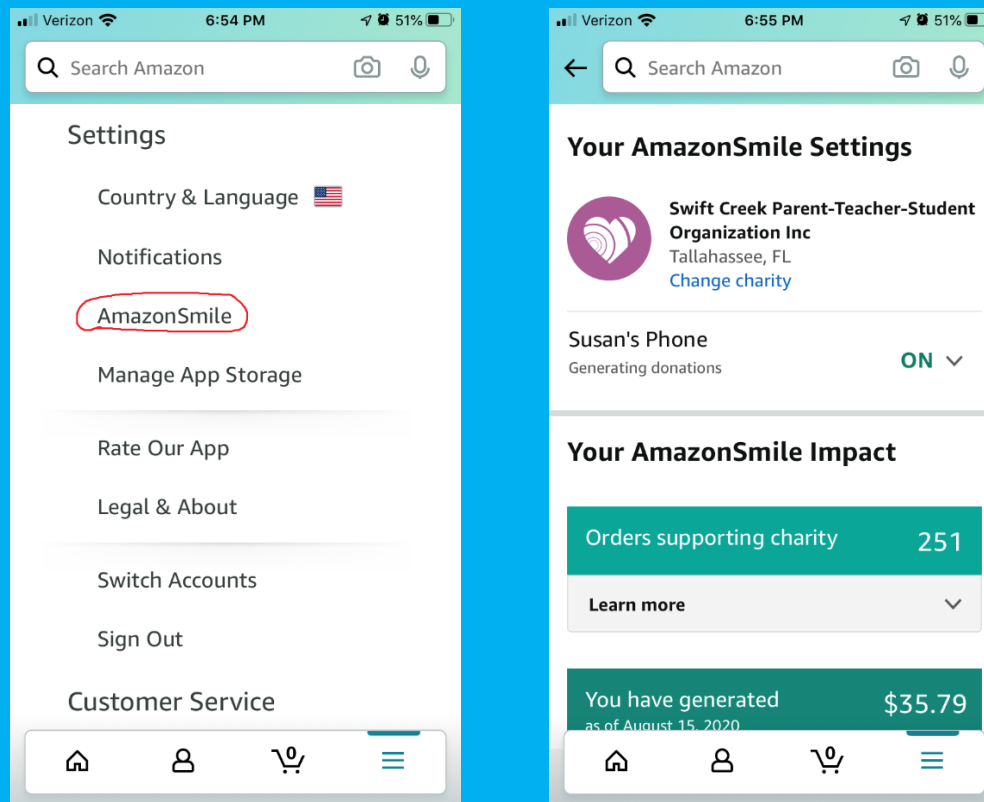

# Using the Amazon App?

Try this easy trick to support Swift Creek while you shop!

Go to the main menu of your Amazon shopping app, select Settings, tap on Amazon Smile, and follow the on-screen instructions to turn on Amazon Smile on your phone.